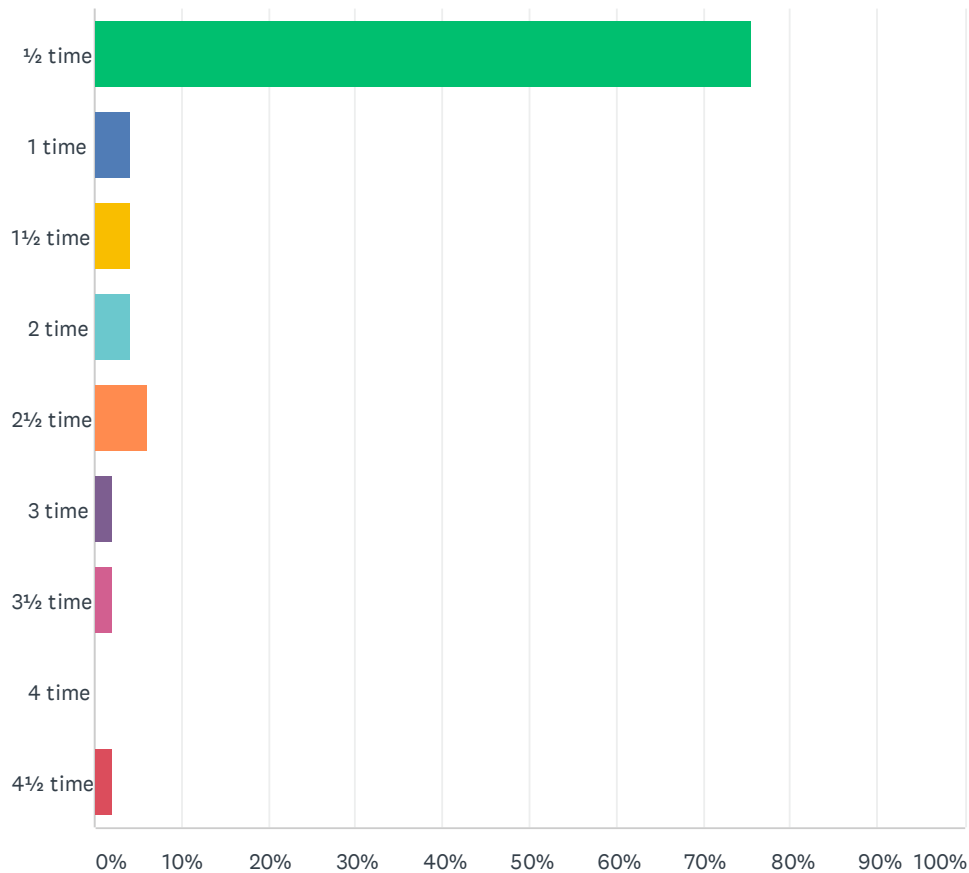

Sp. 9 Hvor mange timer/minutter opholder du dig i teorilokalerne, fra undervisningen er slut og til kl. 22.00?

Besvaret: 49 Sprunget over: 3

SVARMULIGHEDER	BESVARELSER	
1/2 time	75.51%	37
1 time	4.08%	2
1 1/2 time	4.08%	2
2 time	4.08%	2
2 1/2 time	6.12%	3
3 time	2.04%	1
3 1/2 time	2.04%	1
4 time	0.00%	0
4 1/2 time	2.04%	1
I ALT		49